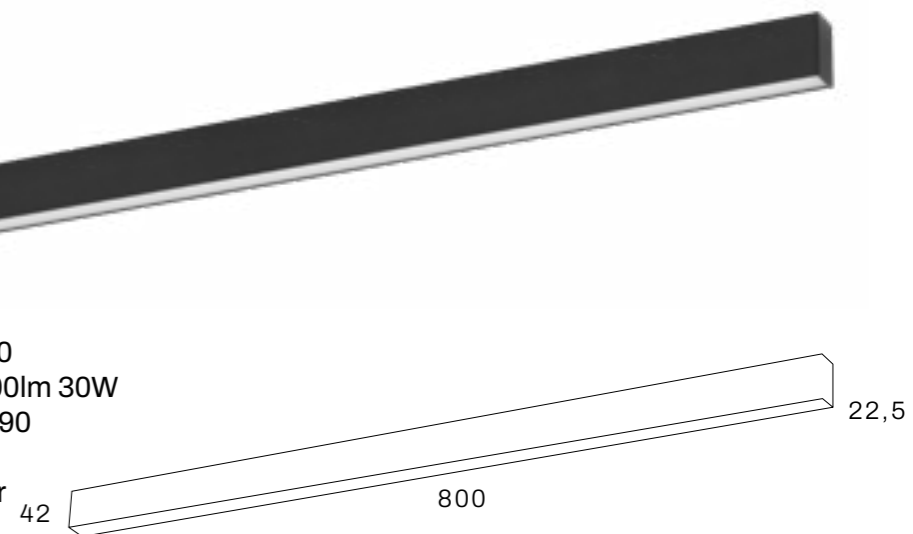

Sorrento80
24Vdc 1800lm 30W
2700K RA90
Dimmable
Opal cover