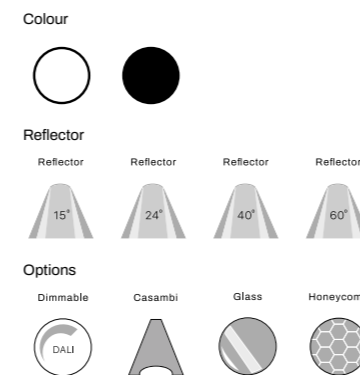

BALENO

CASAMBI

Aluminium 3-phase tracklight, standard equipped with a Bluetooth Casambi receiver. This tracklight is available in a RGBWW and TW version, CRI>90. With this tracklight it is also possible to create a Human Centric Lighting environment. Also available in DALI version

Lumen : 3000lm
CRI : >90Ra

Available in:
-RGBWW (RGBW + 2500-7000K)
-TW (2500-7000K)

RGBWW: Colours can vary like a rainbow; from light green, deep blue to dark red. But also neutral white (CRI90) is available.

TW: Tunable White, with this function the light can vary from 2500K (extra warm white) to 7000K (daylight). Also known as Human Centric Lighting whereby the colour of the light simulates the day light cycle (Sunrise, Noon, Sunset).