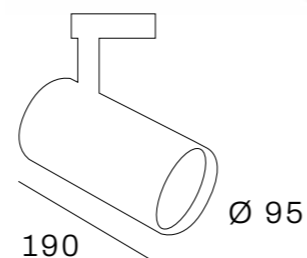

Lumen : 1100lm, 2000lm, 3000lm, 4500lm
CRI : >80Ra, >90Ra
CCT : 2700K, 3000K, 3500K, 4000K, 5700K

Colour

Reflector

Led modules

Options

COLIBRI

PHILIPS
LED SLM INSIDE

Compact aluminium 3-phase tracklight equipped with unique Powergear Ultimate Adapter® with built-in LED driver. Powder coating finish.