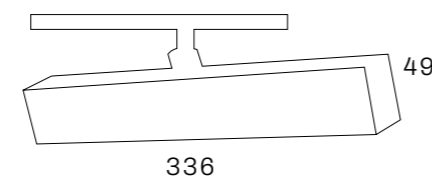

Aluminium 3-phase wallwasher equipped with unique Powergear® Ultimate Adapter with built-in LED driver. Darklight reflectors with low glare.

Lumen : 2600lm
CRI : >90Ra
CCT : 3000K, 4000K
UGR : <13