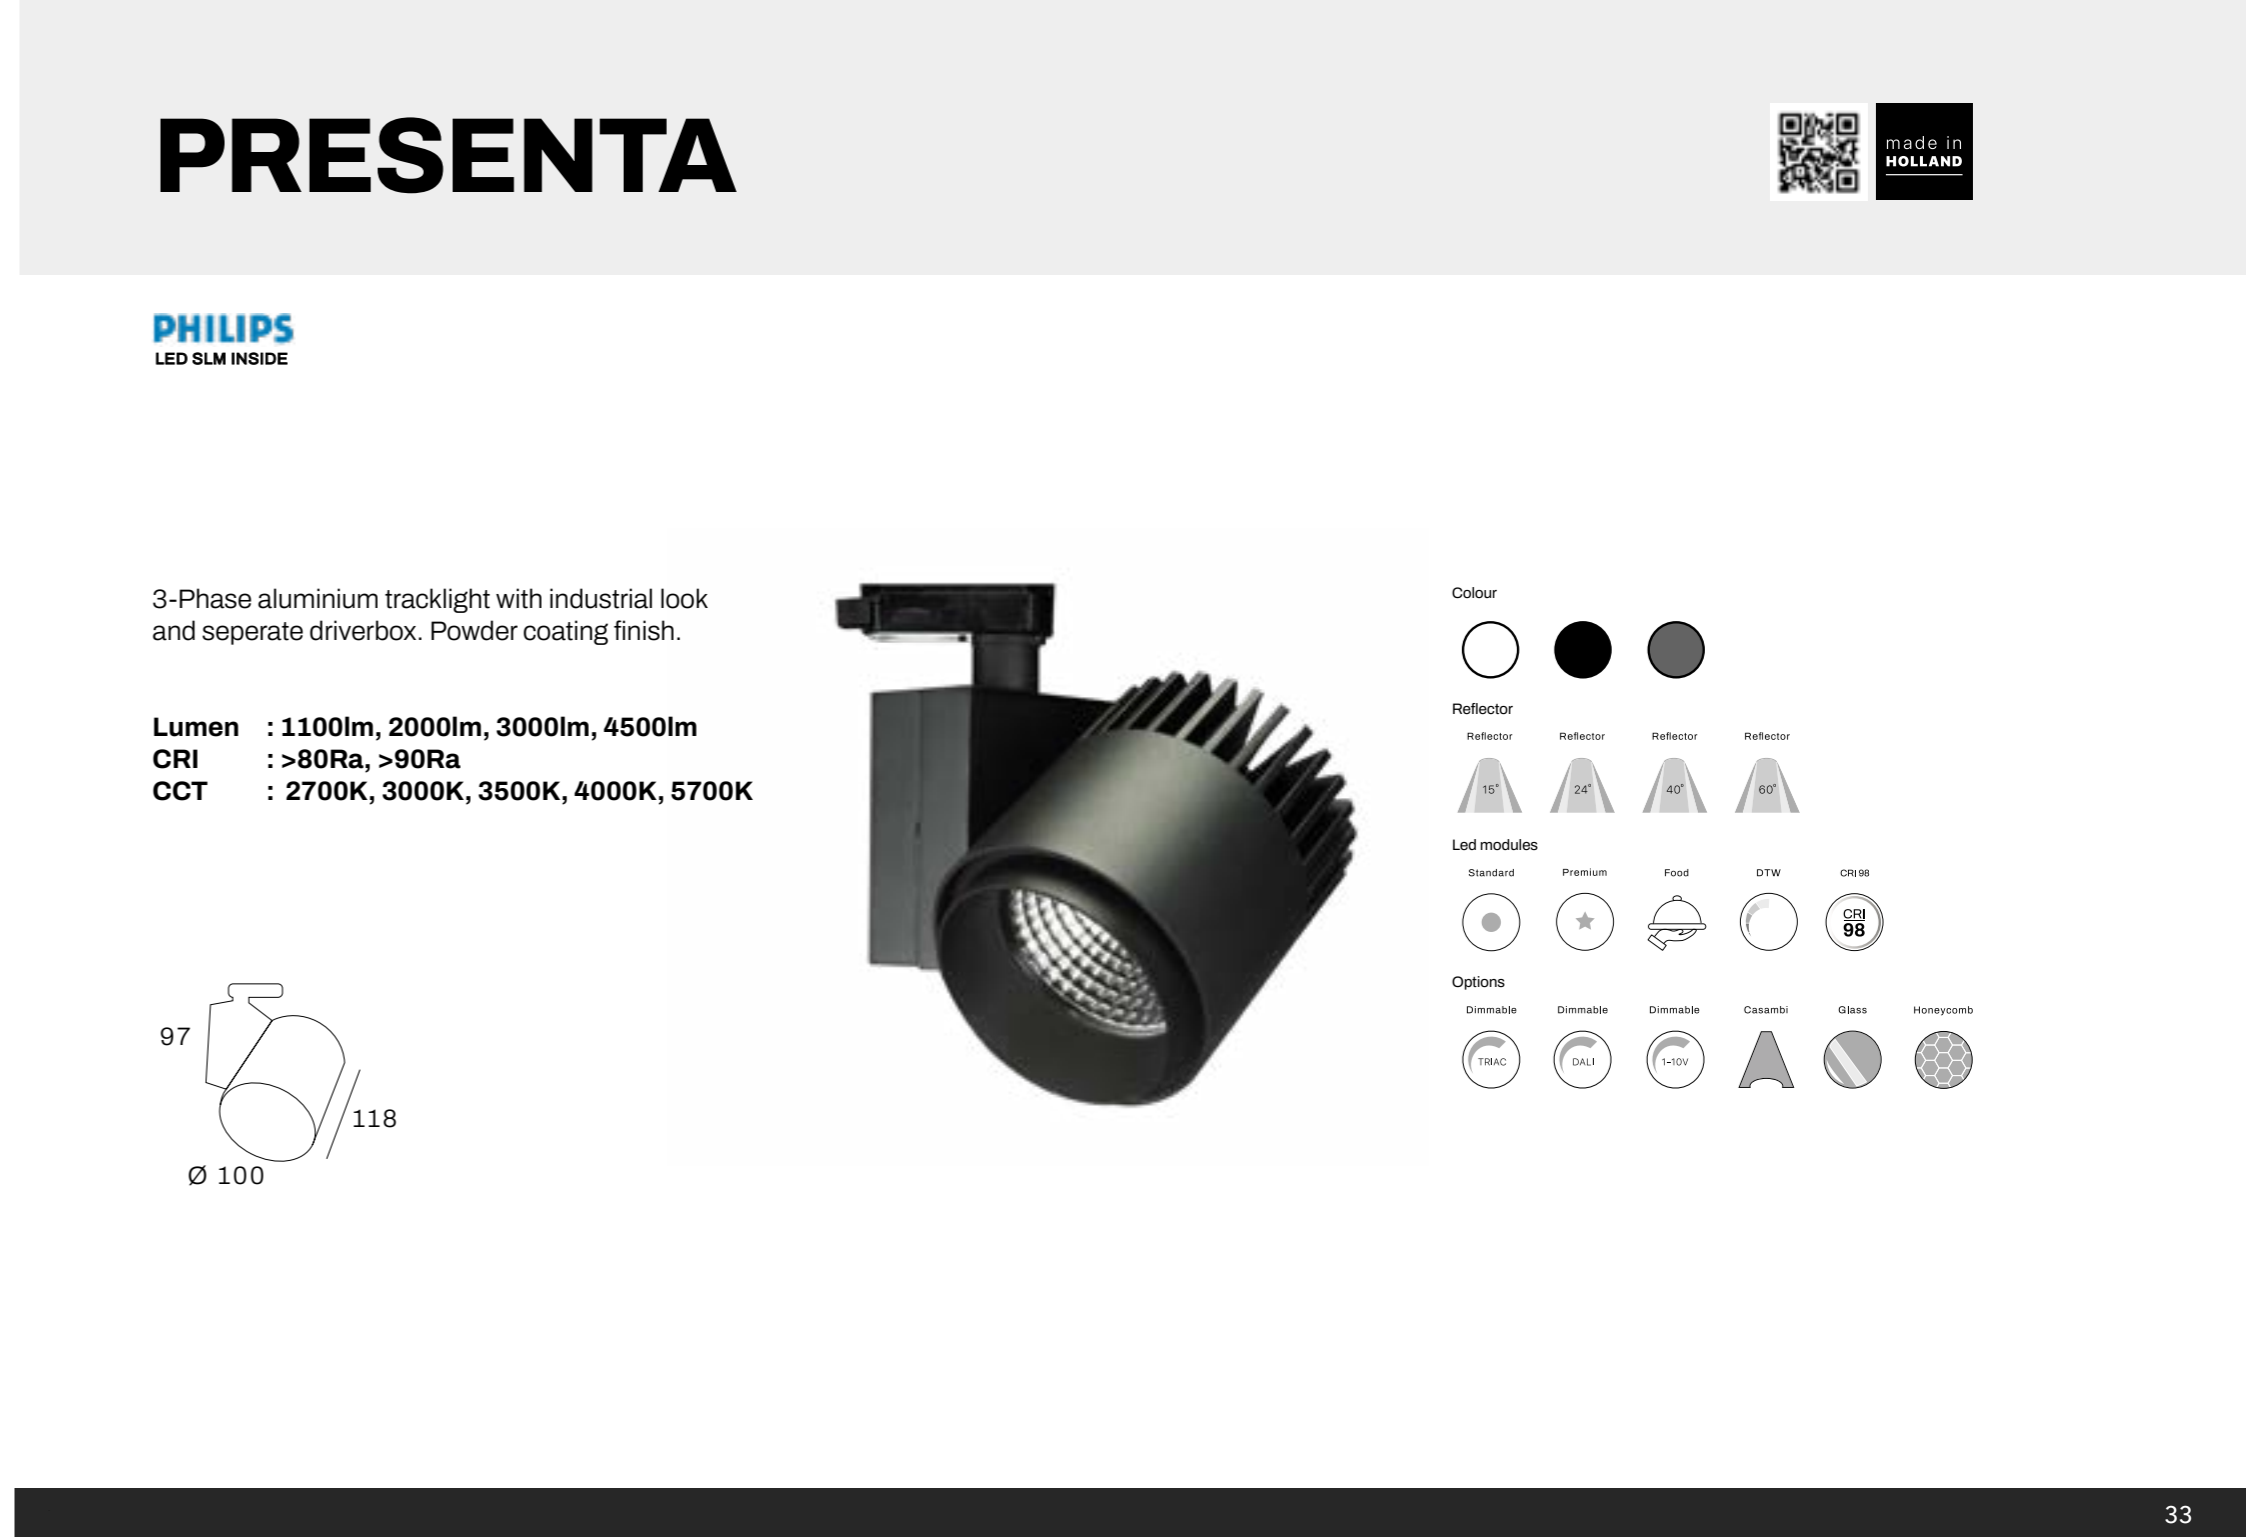

Colour

Reflector

Led modules
Standard Premium Food DTW CRI98

Options
Dimmable Dimmable Dimmable Casambi Glass Honeycomb