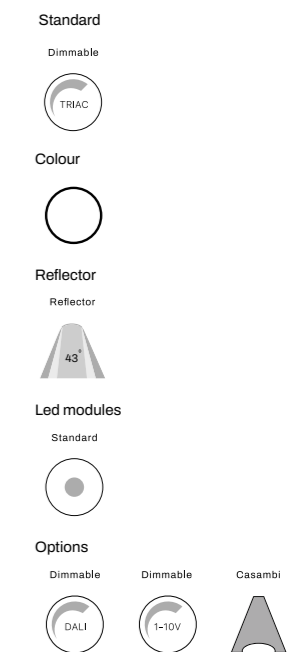

Choose your inner ring.

VITTORIO

PICCOLO ³/₅

PHILIPS
LED DLM INSIDE

Economic square LED downlight equipped with a Philips Downlight Module.

Lumen : 1100lm, 2000lm, 3000lm
CRI : >80Ra
CCT : 3000K, 4000K
Cut-out size : L190 x B190 x H 134mm

Piccolo 3
 Recessed fixture with dark-light reflector, low glare. Standard triac dimmable.

Lumen : 3: 555lm
CRI : >80Ra
CCT : 2700K, 3000K
Cut-out size : L105 x B50 x H45mm
UGR : <12

Piccolo 5
Lumen : 5: 925lm
CRI : >80Ra
CCT : 2700K, 3000K
Cut-out size : L146 x B50 x H45mm
UGR : <12