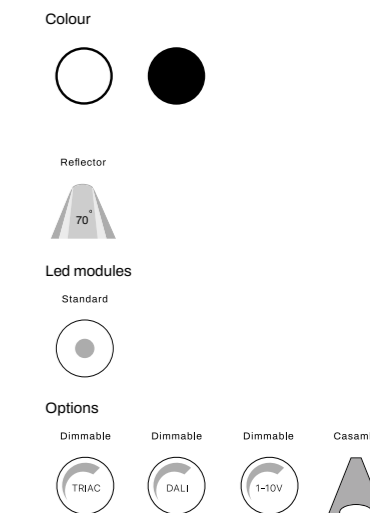

Economic surface mounted LED downlight with Philips Fortimo LED DLM. Powder coating finish. Also available in a 3-circuit track version.

Lumen : 1100lm, 2000lm, 3000lm
CRI : >80Ra
CCT : 3000K, 4000K