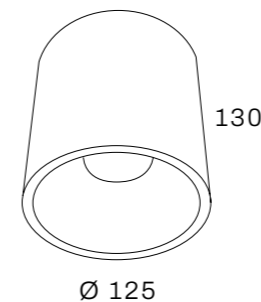

LIPARI

Surface mounted downlight with powder coating finish. Available in black (golden inner ring) and white (black inner ring). Standard Triac dimmable. Also available in a 3-circuit track version.

Lumen : 1500lm
CRI : >90Ra
CCT : 2700K