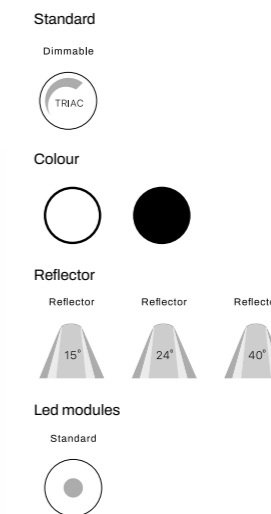

METEORA - S SEMI-RECESSED