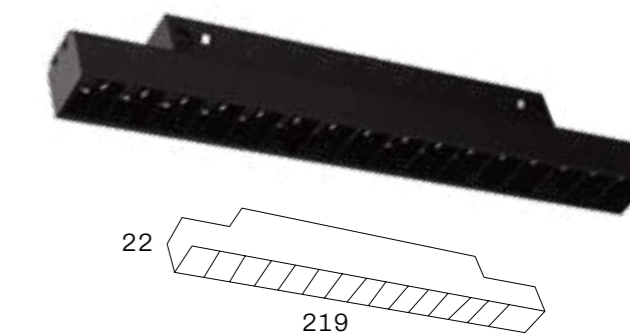

POWERGEAR®

48V Low voltage track system

The high quality Powergear 48V lighting track system for the professional lighting market is suitable for tracklights with Powergear 48V adapters. Specially designed for high-end (domestic) market due to its slim and subtle look. A comprehensive range of innovative accessories and a multitude of different adapters, give designers maximum freedom to create unique and smart 48V lighting designs. Powergear 48V lighting track comes in various surface mounted and recessed versions. The "EZCLICK" mounting features complete the system and make the track system quick and easy to install.

Low Voltage Single Circuit DALI

48V 15A Max.

Colour

Request our Powergear brochure for the full 48V program.

Tailormade solutions

SALINA^{48V}

Decorative pendant in powder coating finish. Available in black (golden inner ring) and white (black inner ring). Only compatible with the Powergear® 48V system. Ideal to be used in domestic and hospitality projects.

Lumen : 600lm
CRI : >90Ra
CCT : 2700K

Colour

Reflector

Reflector

Options

Dimmable

LENTIGGINI

Linear lighting for Powergear 48V.
Low UGR due to dark-light reflector.

Lumen : 900lm
CRI : >90Ra
CCT : 2700K, 3000K

Colour

Reflector

Reflector

Options

Dimmable