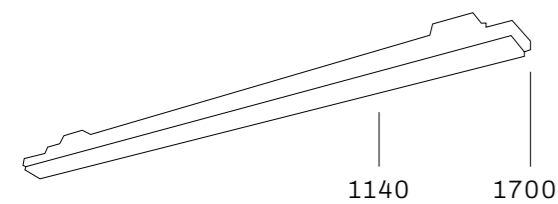

Colour

Reflector

Led modules Standard

Options Dimmable Casambi