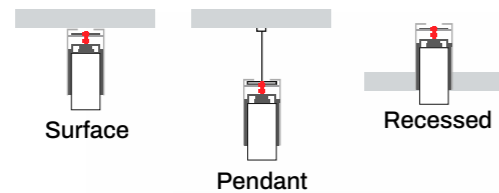

Coupler

End cap

Corner 90°

T junction

TENDENZA 24V MAGNETIC TRACK

Available Fixtures

Our seamless low voltage track system offers residential and hospitality spaces a great lighting opportunity. The slim design and sophisticated magnetic spots and linear lights, which can be placed on any position in the profile, will offer an extra dimension to your project.