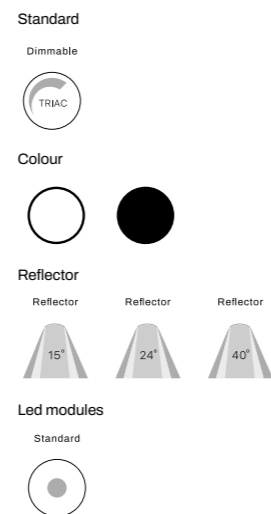

METEORA - SURFACE

Compact aluminium surface mounted spotlight with powder coating finish. Available with decorative golden, black or white inner ring. Standard Triac dimmable, ideal to be used in hospitality projects.

Lumen : 1100lm
CRI : >90Ra
CCT : 2700K, 3000K