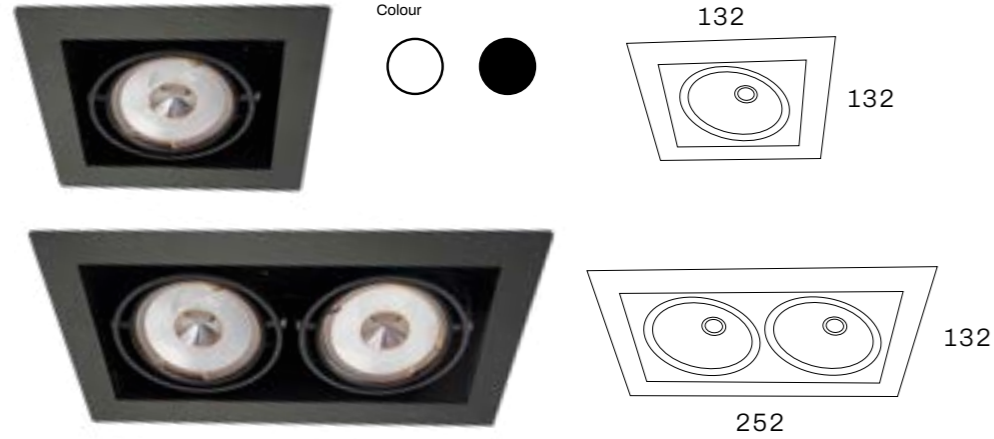

Colour

LUNA FRAME

LUNA 1 LUNA 2

LUNA FRAMELESS

LUNA 1 LUNA 2

Gimbal recessed spot. Tilt- and swivel rings. Suitable for domestic and hospitality applications.

LUNA 1

Single recessed spot.
Cut-out size: L120 x W120 x H125mm