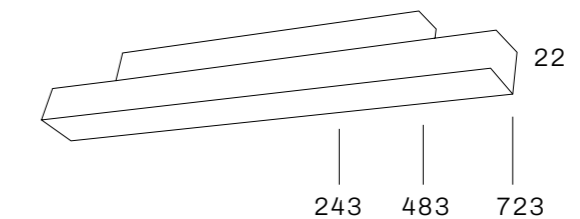

SOTTILE 25

Lumen : 210lm
CRI : >90Ra
CCT : 2700K, 3000K

SOTTILE 40

Lumen : 670lm
CRI : >90Ra
CCT : 2700K, 3000K

BANDA 25

Lumen : 300lm
CRI : >90Ra
CCT: : 2700K, 3000K

BANDA 75

Lumen : 890lm
CRI : >90Ra
CCT : 2700K, 3000K

SOTTILE 54

Lumen : 910lm
CRI : >90Ra
CCT : 2700K, 3000K

Sottile serie:

Highly compact aluminium 48V tracklights. Only compatible with the Powergear® 48V system. Ideal to be used in high-end domestic and hospitality projects. Available with decorative golden, black or white inner ring. When using the Sottile spots in combination with deep- or recessed 48V track we advice to work with the Extension Rod.

BANDA 50

Lumen : 600lm
CRI : >90Ra
CCT : 2700K, 3000K

Banda serie:

Linear light with opal diffuser for Powergear 48V track system. Ideal to be used for general lighting in combination with our Sottile spot light series.