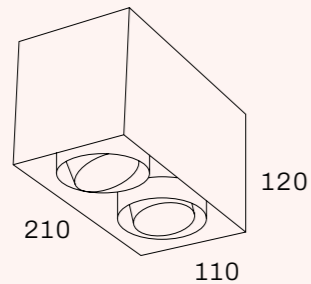

STAR SURFACE

Gimbal surface mounted spot. Tilt- and swivel rings. Suitable for domestic and hospitality applications.

STAR 1 SURFACE
Single surface mounted gimbal spot.

STAR 2 SURFACE
Double surface mounted gimbal spot.

Lamptype GU10 LED.
Supplied without lightsource,
available upon request.

CUBO UP/DOWN

Compact IP65 wall fixture, up/down. Standard triac dimmable. Beam angle can be adjusted manually (1°-120°). Suitable for indoor and outdoor use.

Lumen : 2x 160lm
CRI : >80Ra
CCT : 2200K, 2700K, 3000K

Standard

Dimmable

Colour

Led modules

Standard

SALINA

Decorative pendant in powder coating finish. Available in black (golden inner ring) and white (black inner ring). Standard Triac dimmable. Suspension length(2,4m). Also available in a 3-circuit track version. Supplied with ceiling cup, also available in a 3-circuit track version.

Lumen : 600lm
CRI : >90Ra
CCT : 2700K

Standard

Dimmable

Colour

Reflector

Reflector

Led modules

Standard