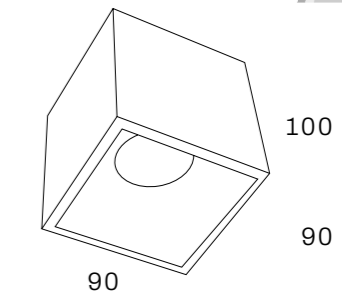

FAVO

Surface mounted 30° tiltable cardanic spotlight with powder coating finish. Standard equipped with a Dim-to-Warm LED module and Triac dimmable driver.

Lumen : 900lm
CRI : >90Ra
CCT : 3000K - 1800K (DTW)

- Standard
- Dimmable
- Colour
- Reflector

NUVOLA ROUND SQUARE

ROUND SQUARE

Surface mounted spotlight with powder coating finish. Standard equipped with Dim-to-Warm LED module and Triac dimmable driver.

Lumen : 900lm
CRI : >90Ra
CCT : 3000K - 1800K (DTW)

- Standard
- Dimmable
- Colour
- Reflector