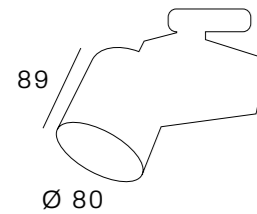

GALLERIA

PHILIPS
LED SLM INSIDE

Compact 3-phase aluminium tracklight with passive cooling body and driverbox. Powder coating finish.

Lumen : 1100lm, 2000lm
CRI : >80Ra, >90Ra
CCT : 2700K, 3000K, 3500K, 4000K, 5700K

Colour

Reflector

Led modules
Standard

Options
Dimmable

PRESENTA

PHILIPS
LED SLM INSIDE

3-Phase aluminium tracklight with industrial look and separate driverbox. Powder coating finish.

Lumen : 1100lm, 2000lm, 3000lm, 4500lm
CRI : >80Ra, >90Ra
CCT : 2700K, 3000K, 3500K, 4000K, 5700K

Colour

Reflector

Led modules
Standard Premium Food DTW CRI98

Options
Dimmable Dimmable Dimmable Casambi Glass Honeycomb