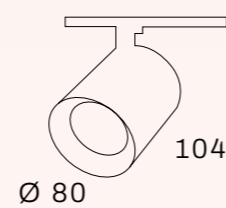

DIABLO

PHILIPS
LED SLM INSIDE

Aluminium 3-phase tracklight equipped with unique Powergear Ultimate Adapter® with built-in LED driver.

Lumen : 1100lm, 2000lm, 3000lm
CRI : >80Ra, >90Ra
CCT : 2700K, 3000K, 3500K, 4000K, 5700K

Colour

Reflector

Led modules

Options