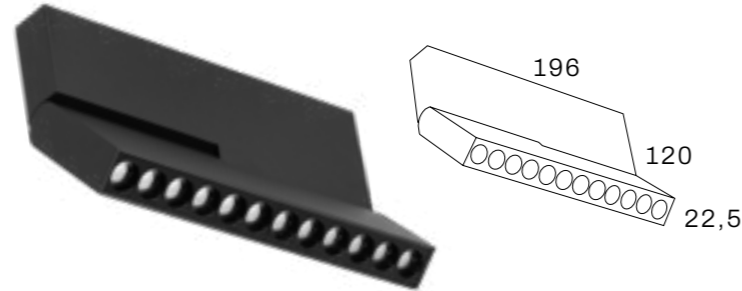

Amalfi50
24Vdc 780lm 10W
2700K RA90 24° or 40°
Dimmable

Verona12
24Vdc 1150lm 12W
2700K RA90 34°
Dimmable
Low UGR due to dark-light reflectors