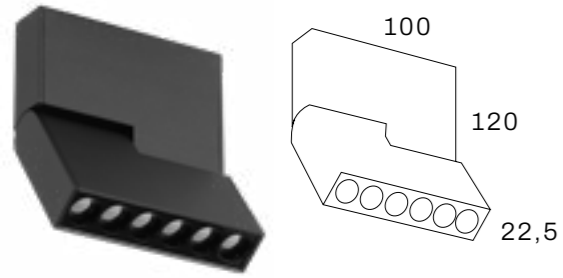

TENDENZA 24V MAGNETIC TRACK

White, black and golden inner ring available for Amalfi35, Amalfi50 and Puglia35.

Verona06
24Vdc 650lm 8W
2700K RA90 34°
Dimmable
Low UGR due to dark-light reflectors