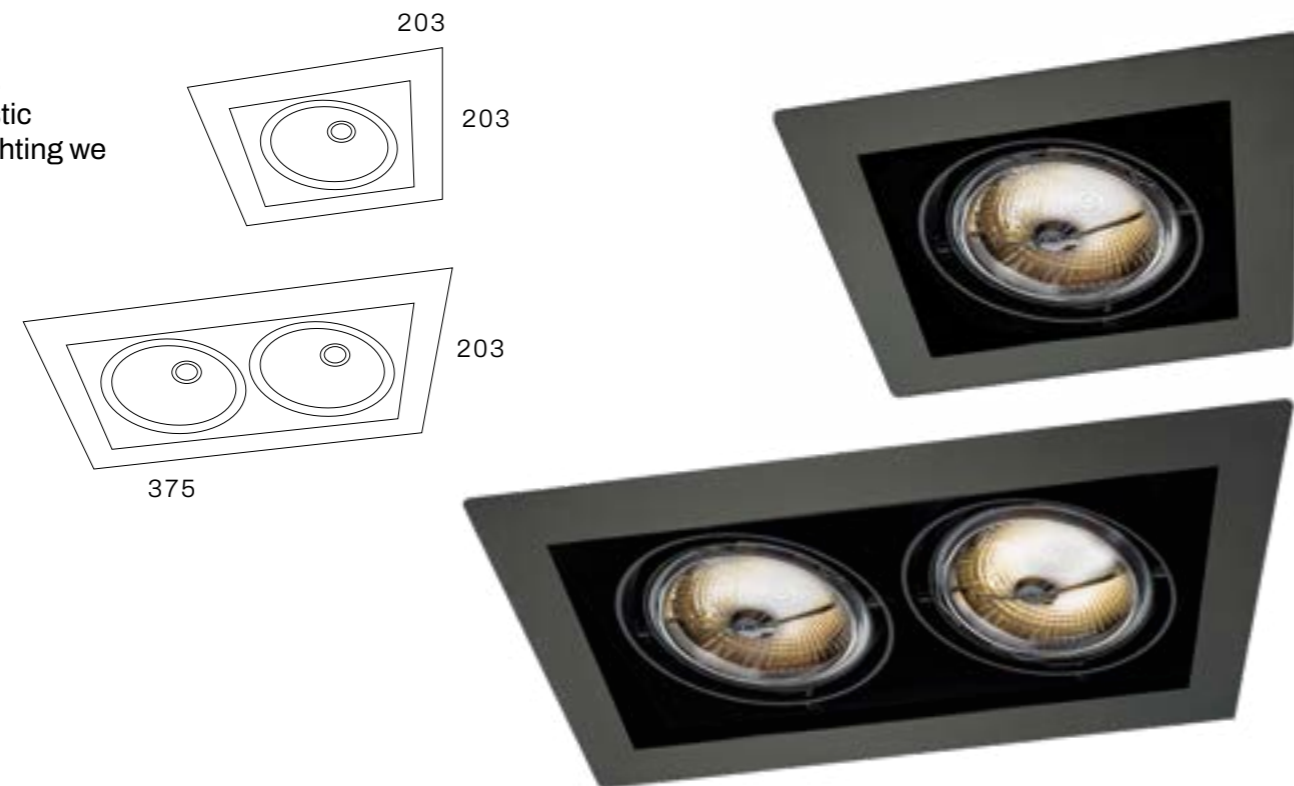

Gimbal recessed spot with modern look. Tilt- and swivel rings. Suitable for domestic and hospitality applications. For shop lighting we recommend the Moon Retail.

MOON 1 FRAME

Single recessed spot.
Cut-out size: L165 x W165 x H111mm

MOON 2 FRAME

Double recessed spot.
Cut-out size: L350 x W165 x H111mm

Lamptype AR111 LED.
Supplied without powersupply and lightsource, available upon request.

Colour

MOON FRAMELESS

Frameless gimbal recessed spot with modern look. Tilt- and swivel rings. Suitable for domestic and hospitality applications. Plasterframe included. For shop lighting we recommend the Moon Retail.