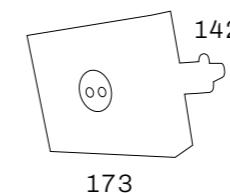

FUGA

Emergency Lighting

Compact track mounted emergency light. Easy and quick to install due to the incorporated 3-circuit track adapter.

- Non maintained
- Self-test
- Symmetrical lens

Lumen : 200lm
CCT : 4000K
Autonomy : 1h emergency
Charge time : 24h