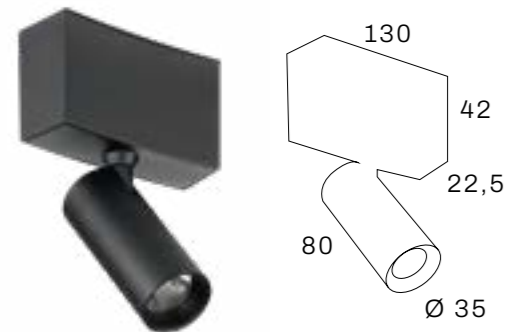

Amalfi35
24Vdc 440lm 5W
2700K RA90 20° or 40°
Dimmable