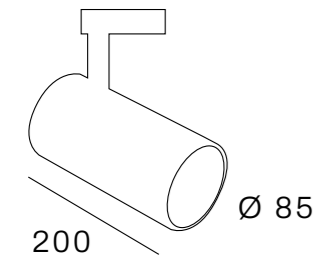

METEORA - XL

PHILIPS
LED SLM INSIDE

3-Phase tracklight with built-in LED driver and aluminium die-cast heatsink. Powder coating finish. Available with a golden, black or white inner ring.

Lumen : 1100lm, 2000lm, 3000lm
CRI : >90Ra, >90Ra
CCT : 2700K, 3000K, 3500K, 4000K, 5700K