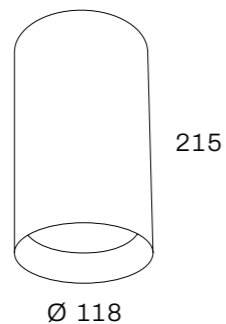

SNELLO

PHILIPS
LED SLM INSIDE