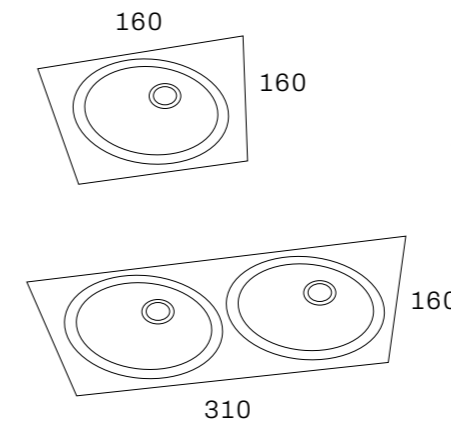

MOON 1 FRAMELESS

Single recessed spot.
Cut-out size: L165 x W165 x H110mm

MOON 2 FRAMELESS

Double recessed spot.
Cut-out size: L315 x W165 x H110mm

Lamptype AR111 LED.
Supplied without powersupply and lightsource, available upon request.

Colour

LUNA FRAME

LUNA 1 LUNA 2

LUNA FRAMELESS

LUNA 1 LUNA 2

Gimbal recessed spot. Tilt- and swivel rings. Suitable for domestic and hospitality applications.

LUNA 1

Single recessed spot.
Cut-out size: L120 x W120 x H125mm