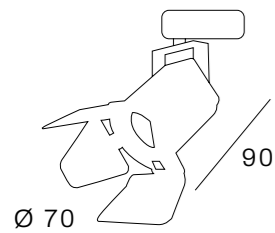

GUARDA

BARISTA

Theatre-look vintage 3-phase tracklight with GU10 lampholder. Supplied including barndoors. Suitable for GU10 LED spot.

Supplied without lightsource.

Colour

Vintage 3-phase tracklight with G53 lampholder. Suitable for AR111 LED spot. Supplied including 350mA Triac dimmable LED driver. The perfect spot for hospitality projects.

Lightsource advice: Optiled Array AR111 927/DTW 800lm (as shown on the product picture).

Colour

Options

Dimmable

Casambi