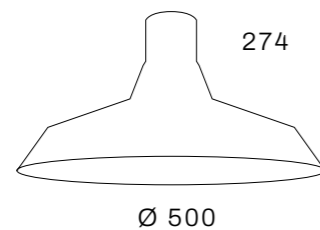

ROSWELL

PHILIPS
LED SLM INSIDE

Industrial crafted LED pendant in vintage black outside and matt white inside. Suspension length 2m. Supplied with ceiling cup, also available in a 3-circuit track version.

Lumen : 1100lm, 2000lm, 3000lm
CRI : >80Ra, >90Ra
CCT : 2700K, 3000K, 3500K, 4000K, 5700K