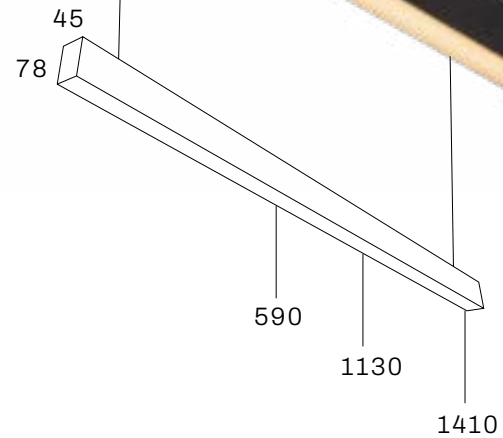

LUCEVARIA PENDANT

made in
HOLLAND

**INTER
NOVA**
PROFESSIONAL LIGHTING

OSRAM
LED Inside

Linear pendant lighting (57cm, 113cm, 141cm) for the perfect utility lighting. Ideal to be used for desk and counter lighting. Supplied including suspension kit, suspension length 3m.

570mm : 1500lm
1130mm : 3000lm
1410mm : 3850lm

CRI : >80Ra
CCT : 3000K, 4000K

Colour

Led modules

Options

- Colour: White, Black, Grey
- Led modules: Standard
- Options: Dimmable (DALI), Dimmable (1-10V), Casambi