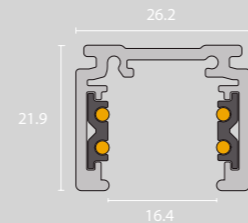

Low Voltage Single Circuit DALI

48V 15A Max.

Colour

Request our Powergear brochure for the full 48V program.

SURFACE MOUNTED TRACK

SURFACE MOUNTED DEEP TRACK

RECESSED TRACK

Tailormade solutions