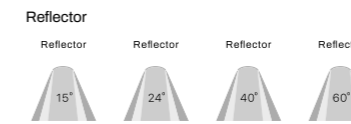

Compact LED Downlight with a deep reflector. Powder coating finish. Glass standard included

Lumen : 1100lm, 2000lm, 3000lm
CRI : >80Ra, >90Ra
CCT : 2700K, 3000K, 3500K, 4000K, 5700K
Cut-out size : Ø105 x H113mm