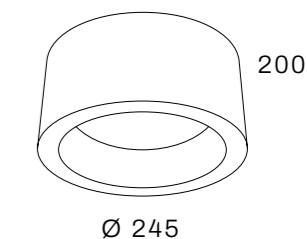

ORIZZONTE

PHILIPS
LED DLM INSIDE