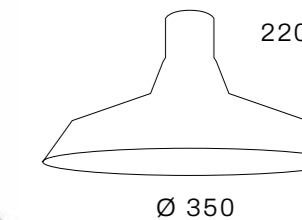

RIVA

Vintage crafted pendant in matt black and white inside. Equipped with an E27 socket and 3m black fabric wire.

Supplied without lightsource, available upon request.