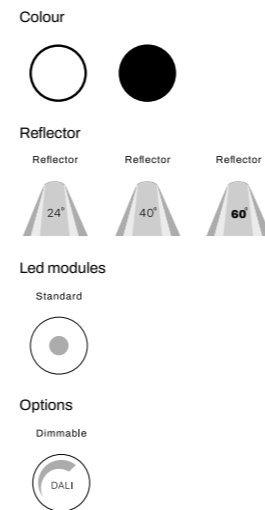

BANDA 50

Lumen : 600lm
CRI : >90Ra
CCT : 2700K, 3000K

Banda serie:

Linear light with opal diffuser for Powergear 48V track system. Ideal to be used for general lighting in combination with our Sottile spot light series.