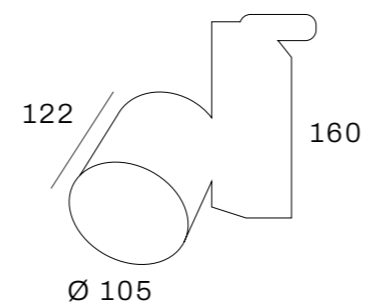

BALENO

CASAMBI

Aluminium 3-phase tracklight, standard equipped with a Bluetooth Casambi receiver. This tracklight is available in a RGBWW and TW version, CRI>90. With this tracklight it is also possible to create a Human Centric Lighting environment. Also available in DALI version

Lumen : 3000lm
CRI : >90Ra

Available in:
-RGBWW (RGBW + 2500-7000K)
-TW (2500-7000K)

RGBWW: Colours can vary like a rainbow; from light green, deep blue to dark red. But also neutral white (CRI90) is available.

TW: Tunable White, with this function the light can vary from 2500K (extra warm white) to 7000K (daylight). Also known as Human Centric Lighting whereby the colour of the light simulates the day light cycle (Sunrise, Noon, Sunset).