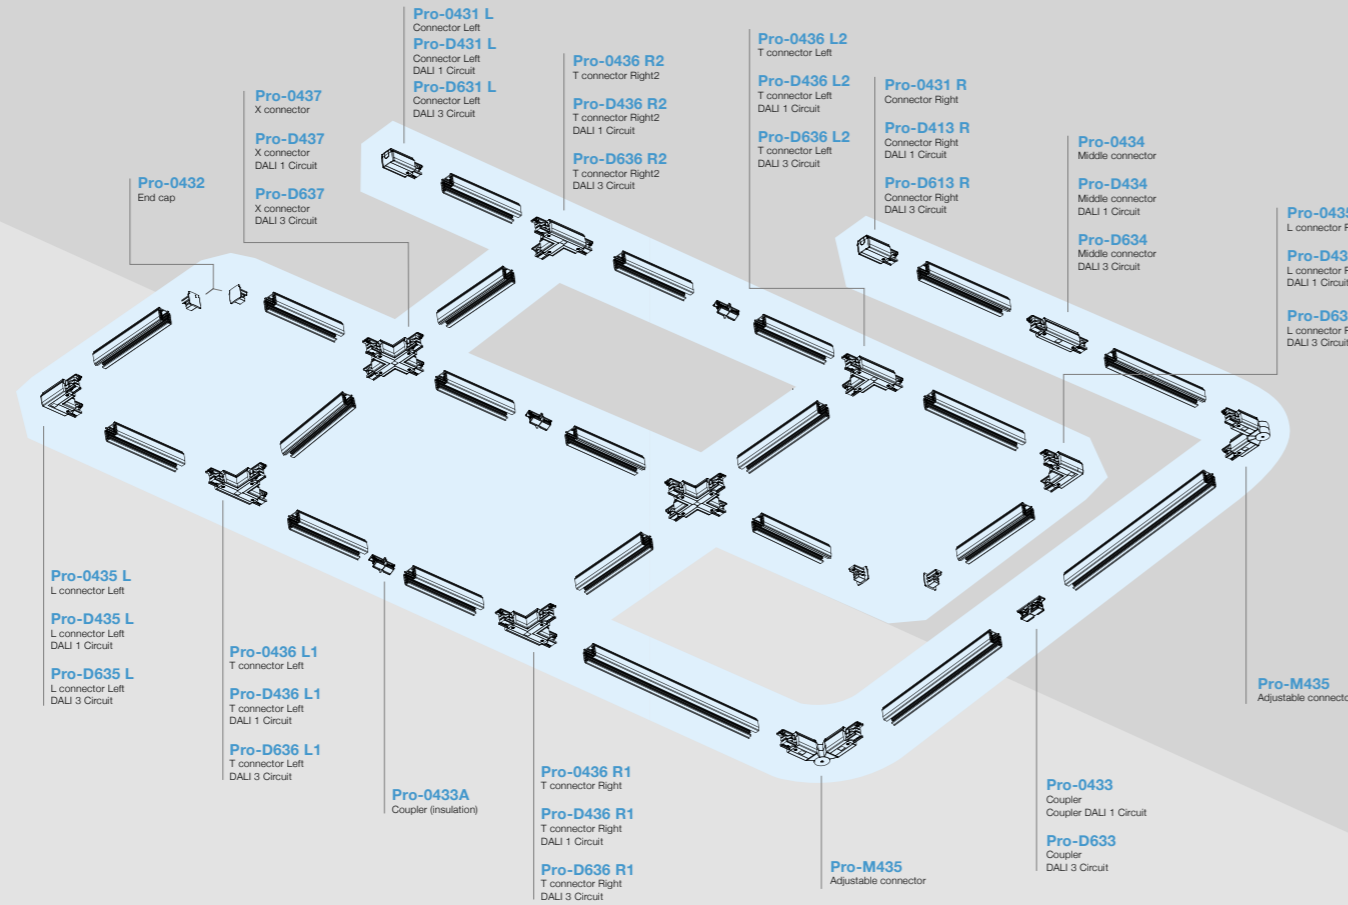

On the right track

High quality 3-Phase track for professional and flexible lighting solutions. PowerGear track is suitable for tracklights with 3-Phase adapter of all major brands! PowerGear is being produced under certified ISO9001 and ISO14000 regulations and it features ENEC, UL, TUV/GS labels.

Also available as recessed track, request our Powergear brochure for the full program.