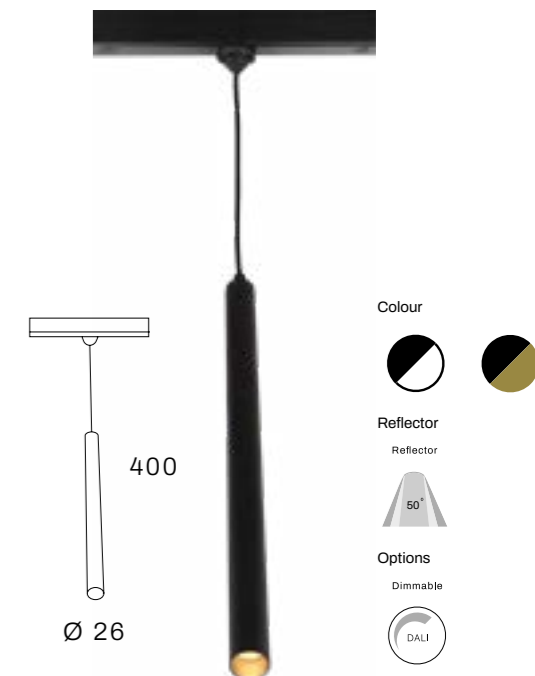

Colour

Reflector

Reflector

Options

Dimmable

LENTIGGINI

Linear lighting for Powergear 48V.
Low UGR due to dark-light reflector.

Lumen : 900lm
CRI : >90Ra
CCT : 2700K, 3000K

Colour

Reflector

Reflector

Options

Dimmable