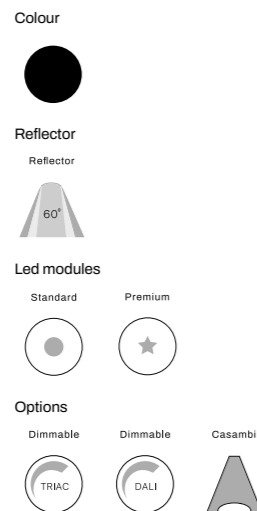

ROSWELL

PHILIPS
LED SLM INSIDE

Industrial crafted LED pendant in vintage black outside and matt white inside. Suspension length 2m. Supplied with ceiling cup, also available in a 3-circuit track version.

Lumen : 1100lm, 2000lm, 3000lm
CRI : >80Ra, >90Ra
CCT : 2700K, 3000K, 3500K, 4000K, 5700K

ALTA

PHILIPS
LED SLM INSIDE

LED Pendant in industrial look, produced in die-cast aluminium. Supplied with Ø410mm prismatic polycarbonate shade. Suspension length 3m. Supplied with ceiling cup, also available in a 3-circuit track version.

Lumen : 1100lm, 2000lm, 3000lm, 4500lm, 6000lm
CRI : >80Ra, >90Ra
CCT : 2700K, 3000K, 3500K, 4000K, 5700K

RIVA

Vintage crafted pendant in matt black and white inside. Equipped with an E27 socket and 3m black fabric wire.

Supplied without lightsource, available upon request.