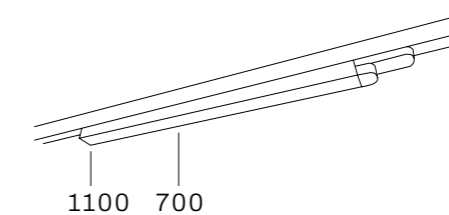

Colour

Reflector

Led modules Standard