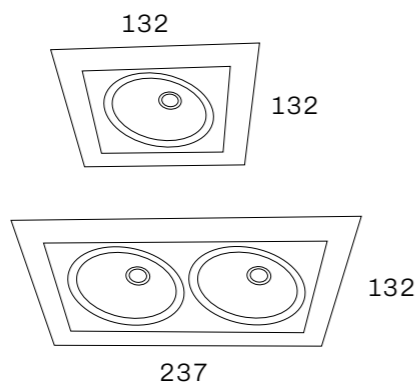

STAR FRAME

Gimbal recessed spot. Tilt- and swivel rings.
Suitable for domestic and hospitality applications.

STAR 1

Single recessed spot.
Cut-out size: L115 x W115 x H125mm

STAR 2

Double recessed spot.
Cut-out size: L210 x W115 x H125mm

Lamp type GU10 LED or 50mm LED module.
Standard supplied without light source, available upon request.

Colour

STAR FRAMELESS

Frameless gimbal recessed spot. Tilt- and swivel rings.
Suitable for domestic and hospitality applications. Plaster frame included.

STAR 1 FRAMELESS

Single recessed spot.
Cut-out size: L115 x W115 x H120mm

STAR 2 FRAMELESS

Double recessed spot.
Cut-out size: L215 x W115 x H120mm

Lamp type GU10 LED or 50mm LED module.
Standard supplied without light source, available upon request.

Colour