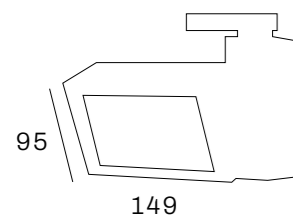

3-Phase track Wallwasher with a very wide beamangle. Ideal for lighting wall presentations. Powder coating finish.

Lumen : 1100lm, 2000lm, 3000lm, 4500lm
CRI : >80Ra, >90Ra
CCT : 2700K, 3000K, 3500K, 4000K, 5700K