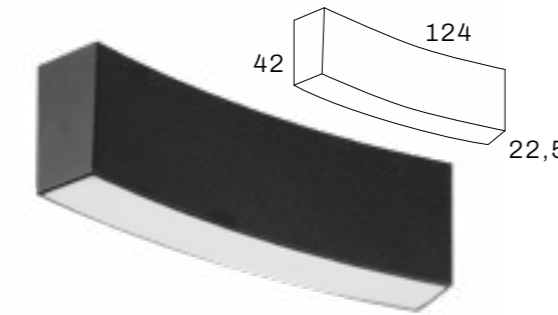

Amalfi35
24Vdc 440lm 5W
2700K RA90 20° or 40°
Dimmable

Amalfi35D
24Vdc 2x 440lm 10W
2700K RA90 20° or 40°
Dimmable

Puglia35
24Vdc 440lm 5W
2700K RA90 60°
Dimmable

24V MAGNETIC TRACK | CURVED

Lazio
24Vdc 450lm 7W
2700K RA90 Opal
Dimmable