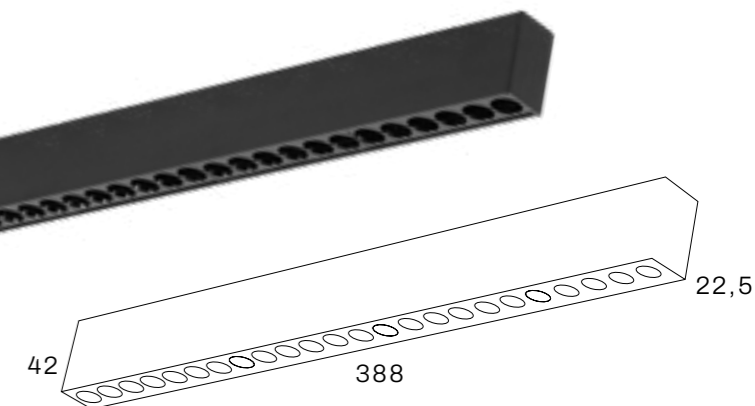

Veneto24
24Vdc 2400lm 24W
2700K RA90 34°
Dimmable
Low UGR due to dark-light reflectors