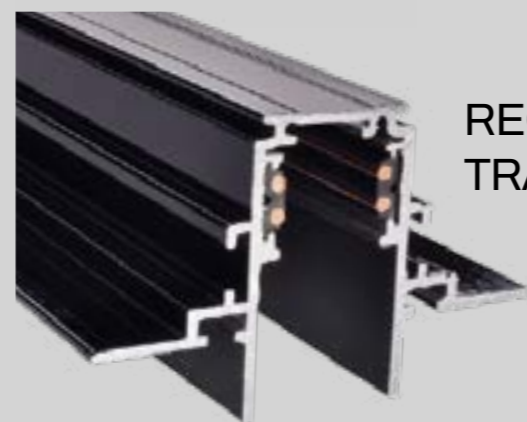

Low Voltage Single Circuit DALI

48V 15A Max.

Colour

Request our Powergear brochure for the full 48V program.

SURFACE MOUNTED TRACK

SURFACE MOUNTED DEEP TRACK

RECESSED TRACK

Tailormade solutions