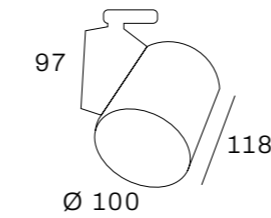

GALLERIA

PHILIPS
LED SLM INSIDE

Compact 3-phase aluminium tracklight with passive cooling body and driverbox. Powder coating finish.

Lumen : 1100lm, 2000lm
CRI : >80Ra, >90Ra
CCT : 2700K, 3000K, 3500K, 4000K, 5700K

Colour

Reflector

Led modules
Standard

Options
Dimmable

PRESENTA

PHILIPS
LED SLM INSIDE

3-Phase aluminium tracklight with industrial look and separate driverbox. Powder coating finish.

Lumen : 1100lm, 2000lm, 3000lm, 4500lm
CRI : >80Ra, >90Ra
CCT : 2700K, 3000K, 3500K, 4000K, 5700K

Colour

Reflector

Led modules
Standard Premium Food DTW CRI98

Options
Dimmable Dimmable Dimmable Casambi Glass Honeycomb