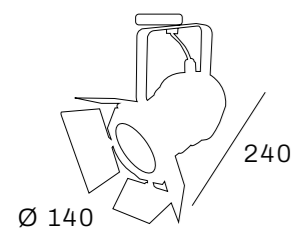

IL PODIO

PHILIPS
LED SLM INSIDE

Theatre-look 3-phase tracklight with built-in LED driver and aluminium die-cast heatsink. Powder coating finish. Supplied including barndoors.

Lumen : 1100lm, 2000lm, 3000lm
CRI : >80Ra, >90Ra
CCT : 2700K, 3000K, 3500K, 4000K, 5700K

Colour
●

Reflector
Reflector Reflector Reflector Reflector
15° 24° 40° 60°

Led modules
Standard Premium Food CRI98
● ★ 🍽️ CRI 98

Options
Dimmable Dimmable Casambi Glass Honeycomb
TRIAC DALI

FUGA

Emergency Lighting

Compact track mounted emergency light. Easy and quick to install due to the incorporated 3-circuit track adapter.

- Non maintained
- Self-test
- Symmetrical lens

Lumen : 200lm
CCT : 4000K
Autonomy : 1h emergency
Charge time : 24h

LABARRA

OSRAM
LED Inside

Aluminium linear 3-phase tracklight with high lumen output. Powder coating finish. Ideal to be used in high space and warehouses.

Lumen : 4500lm, 6000lm, 9000lm, 14000lm
CRI : >80Ra
CCT : 3000K, 4000K

Colour
○ ●

Reflector
Reflector Reflector Reflector
30° 60° 90°

Led modules
Standard
●