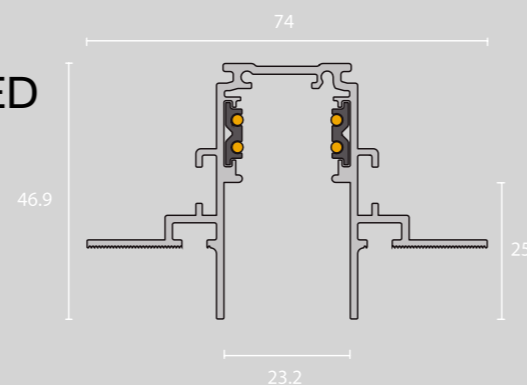

Low Voltage Single Circuit DALI

48V 15A Max.

Colour

Request our Powergear brochure for the full 48V program.

SURFACE MOUNTED TRACK

SURFACE MOUNTED DEEP TRACK

RECESSED TRACK

Tailormade solutions