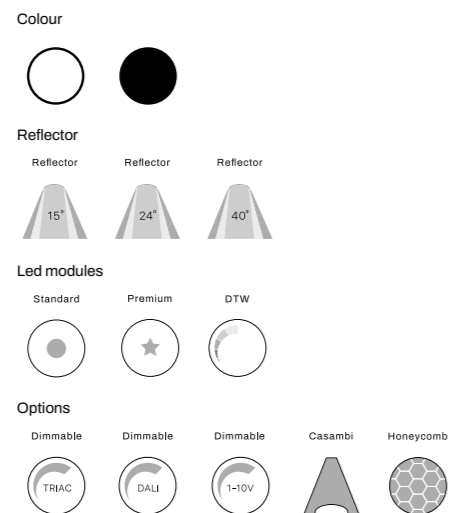

Surface mounted tubular LED spot.
Powder coating finish.

Lumen : 1100lm, 2000lm, 3000lm
CRI : >80Ra, >90Ra
CCT : 2700K, 3000K, 3500K, 4000K, 5700K