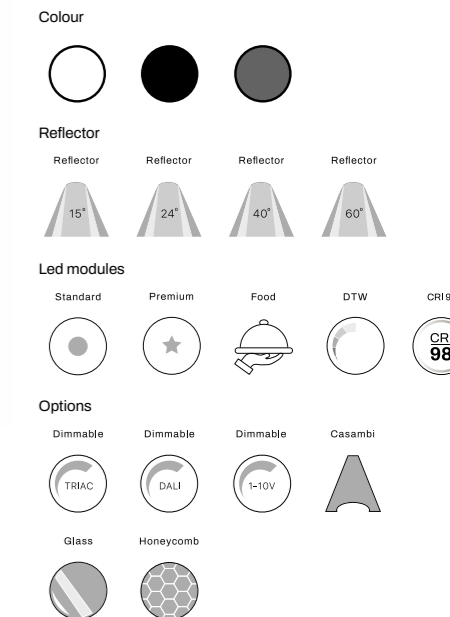

Lumen : 2600lm
CRI : >90Ra
CCT : 3000K, 4000K
UGR : <13

CONCENTRA

PHILIPS
LED SLM INSIDE

3-Phase aluminium tracklight with industrial look and separate driverbox. Powder coating finish. Suitable for high lumenflux, up to 6000lm.

Lumen : 1100lm, 2000lm, 3000lm, 4500lm, 6000lm
CRI : >80Ra, >90Ra
CCT : 2700K, 3000K, 3500K, 4000K, 5700K

TRIPOLORE

made in HOLLAND

PHILIPS
LED SLM INSIDE

Unique and compact 3-headed tracklight with a lumen-output up to 3x1500lm. Ideal to illuminate product displays in shops and supermarkets.