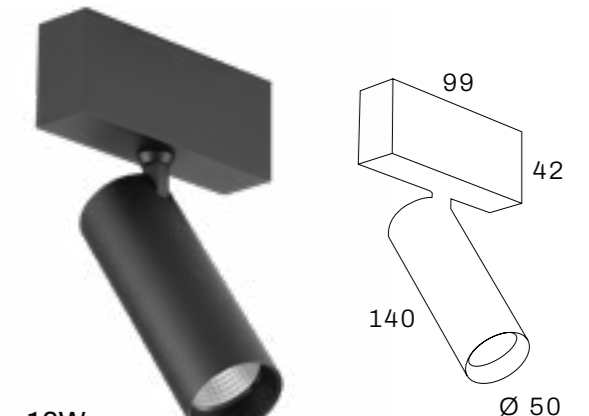

Firenze50
24Vdc 780lm 10W
2700K RA90 24° or 36°
Dimmable