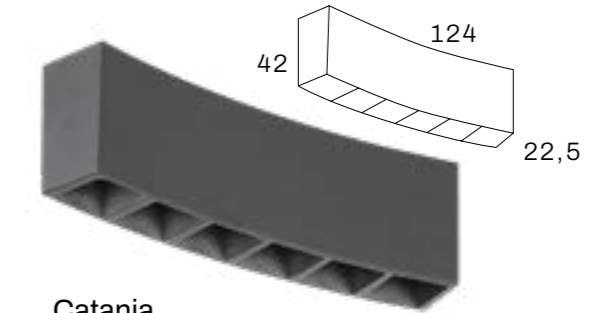

Amalfi35
24Vdc 440lm 5W
2700K RA90 20° or 40°
Dimmable

Amalfi35D
24Vdc 2x 440lm 10W
2700K RA90 20° or 40°
Dimmable

Puglia35
24Vdc 440lm 5W
2700K RA90 60°
Dimmable

24V MAGNETIC TRACK | CURVED

Lazio
24Vdc 450lm 7W
2700K RA90 Opal
Dimmable