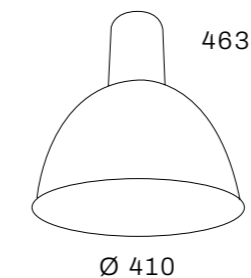

ALTA

PHILIPS
LED SLM INSIDE