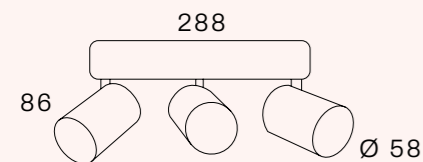

TRIPOLORE

made in HOLLAND

PHILIPS
LED SLM INSIDE

Unique and compact 3-headed tracklight with a lumen-output up to 3x1500lm. Ideal to illuminate product displays in shops and supermarkets.

Lumen : 3x 800lm, 3x 1500lm
CRI : >80Ra, >90Ra
CCT : 2700K, 3000K, 4000K

Colour

Reflector

Led modules

TUBULO

Simple and sleek 3-phase track spot with GU10 lampholder. Suitable for GU10 LED spot. Powder coating finish.

Supplied without lightsource.

Colour

Producers of light.