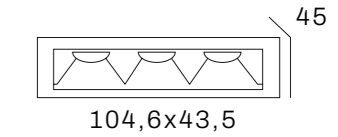

Choose your inner ring.

VITTORIO

PICCOLO ³/₅

PHILIPS
LED DLM INSIDE

Economic square LED downlight equipped with a Philips Downlight Module.

Lumen : 1100lm, 2000lm, 3000lm
CRI : >80Ra
CCT : 3000K, 4000K
Cut-out size : L190 x B190 x H 134mm