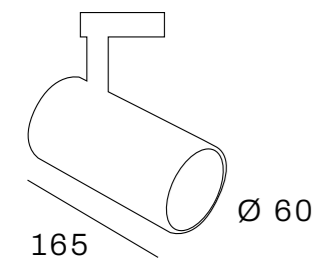

METEORA - SURFACE

Compact aluminium surface mounted spotlight with powder coating finish. Available with decorative golden, black or white inner ring. Standard Triac dimmable, ideal to be used in hospitality projects.

Lumen : 1100lm
CRI : >90Ra
CCT : 2700K, 3000K