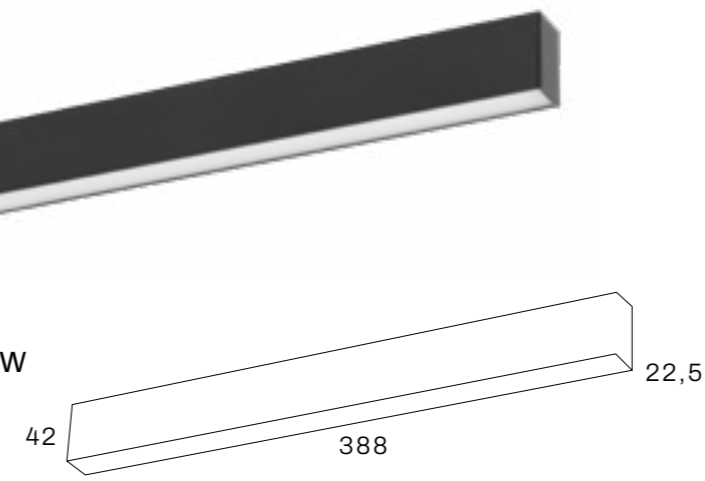

Sorrento40
24Vdc 900lm 15W
2700K RA90
Dimmable
Opal cover