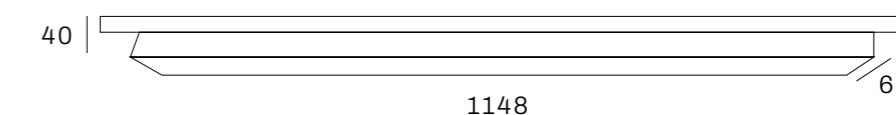

IL PODIO

PHILIPS
LED SLM INSIDE

Theatre-look 3-phase tracklight with built-in LED driver and aluminium die-cast heatsink. Powder coating finish. Supplied including barndoors.

Lumen : 1100lm, 2000lm, 3000lm
CRI : >80Ra, >90Ra
CCT : 2700K, 3000K, 3500K, 4000K, 5700K

Colour
●

Reflector
Reflector Reflector Reflector Reflector
15° 24° 40° 60°

Led modules
Standard Premium Food CRI98
● ★ 🍽️ CRI 98

Options
Dimmable Dimmable Casambi Glass Honeycomb
TRIAC DALI

FUGA

Emergency Lighting

Compact track mounted emergency light. Easy and quick to install due to the incorporated 3-circuit track adapter.

- Non maintained
- Self-test
- Symmetrical lens

Lumen : 200lm
CCT : 4000K
Autonomy : 1h emergency
Charge time : 24h

LABARRA

OSRAM
LED Inside

Aluminium linear 3-phase tracklight with high lumen output. Powder coating finish. Ideal to be used in high space and warehouses.

Lumen : 4500lm, 6000lm, 9000lm, 14000lm
CRI : >80Ra
CCT : 3000K, 4000K

Colour
○ ●

Reflector
Reflector Reflector Reflector
30° 60° 90°

Led modules
Standard
●