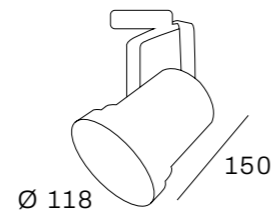

Colour

Options

Dimmable

Casambi

IL PODIO

PHILIPS
LED SLM INSIDE

Theatre-look 3-phase tracklight with built-in LED driver and aluminium die-cast heatsink. Powder coating finish. Supplied including barndoors.