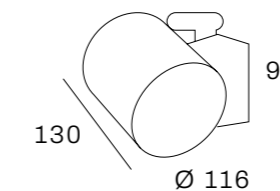

CONCENTRA

PHILIPS
LED SLM INSIDE

3-Phase aluminium tracklight with industrial look and separate driverbox. Powder coating finish. Suitable for high lumenflux, up to 6000lm.

Lumen : 1100lm, 2000lm, 3000lm, 4500lm, 6000lm
CRI : >80Ra, >90Ra
CCT : 2700K, 3000K, 3500K, 4000K, 5700K