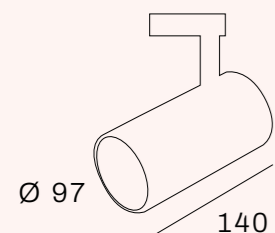

VELOCE

PHILIPS
LED SLM INSIDE

No light
without
a plan.

Aluminium 3-phase tracklight equipped with unique Powergear Ultimate Adapter® with built-in LED driver. Powder coating finish. Glass standard included.

Lumen : 1100lm, 2000lm, 3000lm, 4000lm
CRI : >80Ra, >90Ra
CCT : 2700K, 3000K, 3500K, 4000K, 5700K