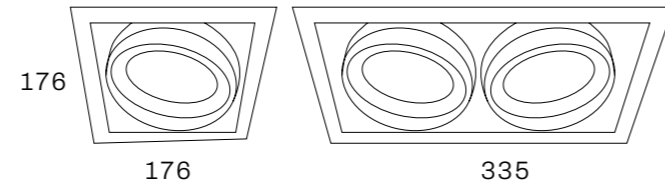

MOON^{1/2} RETAIL

PHILIPS
LED SLM INSIDE

MOON 1 RETAIL
Single recessed gimbal LED spot.
Cut-out size: L165 x W165 x H145mm

MOON 2 RETAIL
Double recessed gimbal LED spot.
Cut-out size: L325 x W165 x H145mm