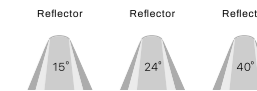

I.FORZA

PHILIPS
LED SLM INSIDE

3-Phase tracklight with built-in LED driver and aluminium die-cast heatsink. Suitable for high lumenflux up to 4500lm. Powder coating finish. Glass standard included.

Lumen : 1100lm, 2000lm, 3000lm, 4500lm
CRI : >80Ra, >90Ra
CCT : 2700K, 3000K, 3500K, 4000K, 5700K

Colour

Reflector

Led modules

Options

COLIBRI

PHILIPS
LED SLM INSIDE

Compact aluminium 3-phase tracklight equipped with unique Powergear Ultimate Adapter® with built-in LED driver. Powder coating finish.

Lumen : 1100lm, 2000lm
CRI : >80Ra, >90Ra
CCT : 2700K, 3000K, 3500K, 4000K, 5700K

Colour

Reflector

Led modules

Options