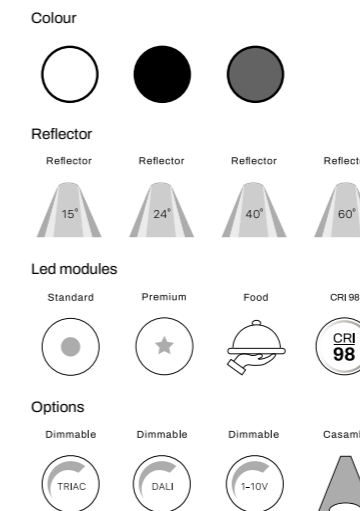

ROSWELL

PHILIPS
LED SLM INSIDE

Industrial crafted LED pendant in vintage black outside and matt white inside. Suspension length 2m. Supplied with ceiling cup, also available in a 3-circuit track version.

Lumen : 1100lm, 2000lm, 3000lm
CRI : >80Ra, >90Ra
CCT : 2700K, 3000K, 3500K, 4000K, 5700K

ALTA

PHILIPS
LED SLM INSIDE

LED Pendant in industrial look, produced in die-cast aluminium. Supplied with Ø410mm prismatic polycarbonate shade. Suspension length 3m. Supplied with ceiling cup, also available in a 3-circuit track version.

Lumen : 1100lm, 2000lm, 3000lm, 4500lm, 6000lm
CRI : >80Ra, >90Ra
CCT : 2700K, 3000K, 3500K, 4000K, 5700K

RIVA

Vintage crafted pendant in matt black and white inside. Equipped with an E27 socket and 3m black fabric wire.

Supplied without lightsource, available upon request.