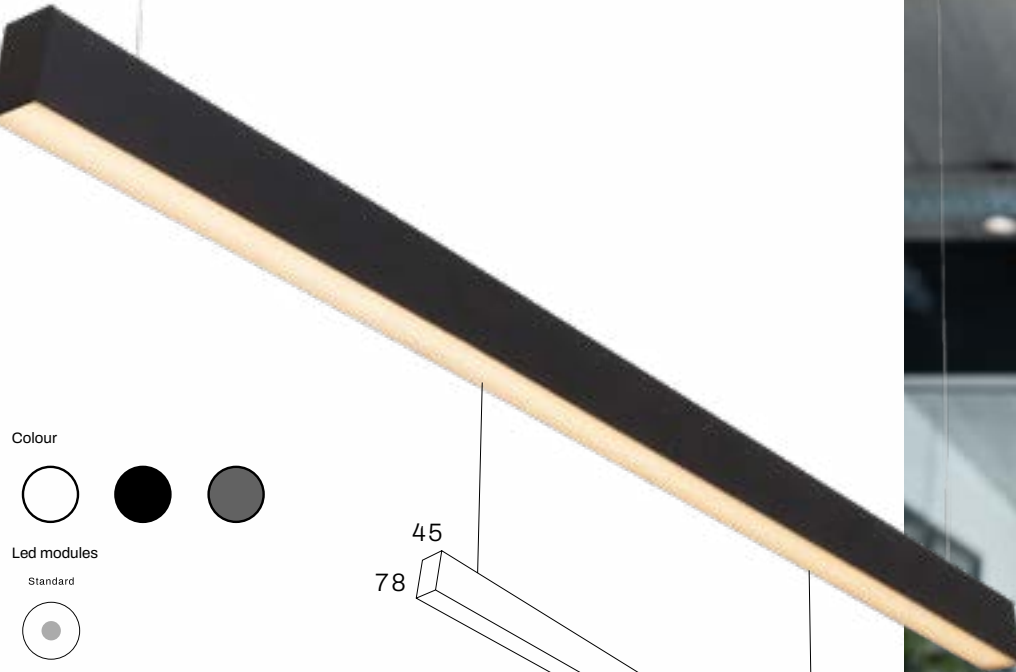

LUCEVARIA PENDANT

made in
HOLLAND

**INTER
NOVA**
PROFESSIONAL LIGHTING

OSRAM
LED Inside

Linear pendant lighting (57cm, 113cm, 141cm) for the perfect utility lighting. Ideal to be used for desk and counter lighting. Supplied including suspension kit, suspension length 3m.

570mm : 1500lm
1130mm : 3000lm
1410mm : 3850lm

CRI : >80Ra
CCT : 3000K, 4000K

Colour

Led modules

Options

- Colour: White, Black, Grey
- Led modules: Standard
- Options: Dimmable (DALI), Dimmable (1-10V), Casambi