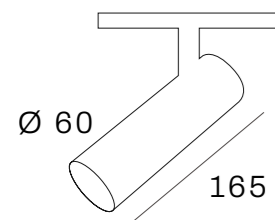

VARIARE

Aluminium 3-phase tracklight in powder coating finish with adjustable beamangle (8-30°). Equipped with unique Powergear Ultimate Adapter® with built-in LED driver. Ideal for museum and exposition lighting.

Lumen : 900lm
CRI : >90Ra
CCT : 3000K