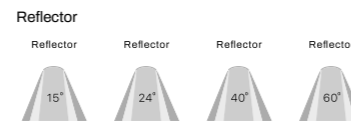

CERCHIO-L

made in HOLLAND

PHILIPS
LED SLM INSIDE

PHILIPS
LED SLM INSIDE

Fixed round recessed fixture with extra deep reflector and low glare. Standard Triac dimmable.

Lumen : 800lm, 1400lm
CRI : >80Ra, 90Ra
CCT : 2700K, 3000K, 4000K
Cut-out size : Ø76 x H118mm
UGR : <15