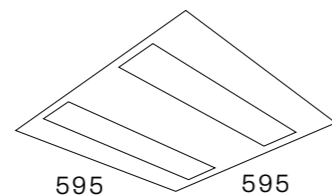

LED PANEL NLO