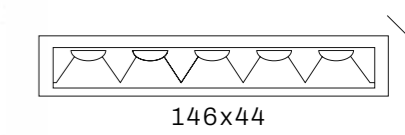

Choose your inner ring.

VITTORIO

PICCOLO ³/₅

PHILIPS
LED DLM INSIDE

Economic square LED downlight equipped with a Philips Downlight Module.

Lumen : 1100lm, 2000lm, 3000lm
CRI : >80Ra
CCT : 3000K, 4000K
Cut-out size : L190 x B190 x H 134mm