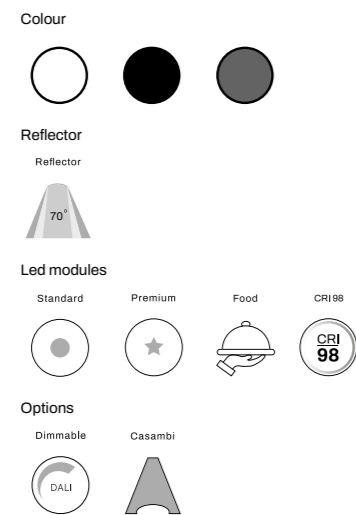

Colour

Reflector

Led modules
 Standard Premium Food DTW CRI98

Options
 Dimmable Dimmable Dimmable Casambi Glass Honeycomb

VELA

PHILIPS
LED SLM INSIDE

3-Phase track Wallwasher with a very wide beamangle. Ideal for lighting wall presentations. Powder coating finish.

Lumen : 1100lm, 2000lm, 3000lm, 4500lm
CRI : >80Ra, >90Ra
CCT : 2700K, 3000K, 3500K, 4000K, 5700K

NLO TRACK

CREE
LEDs

Aluminium 3-phase wallwasher equipped with unique Powergear® Ultimate Adapter with built-in LED driver. Darklight reflectors with low glare.