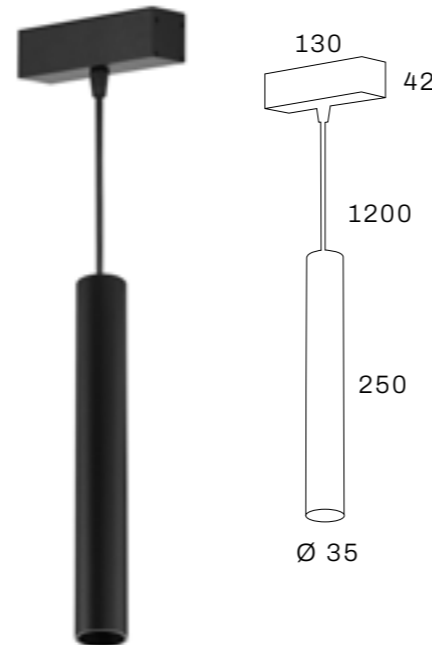

Puglia35
24Vdc 440lm 5W
2700K RA90 60°
Dimmable