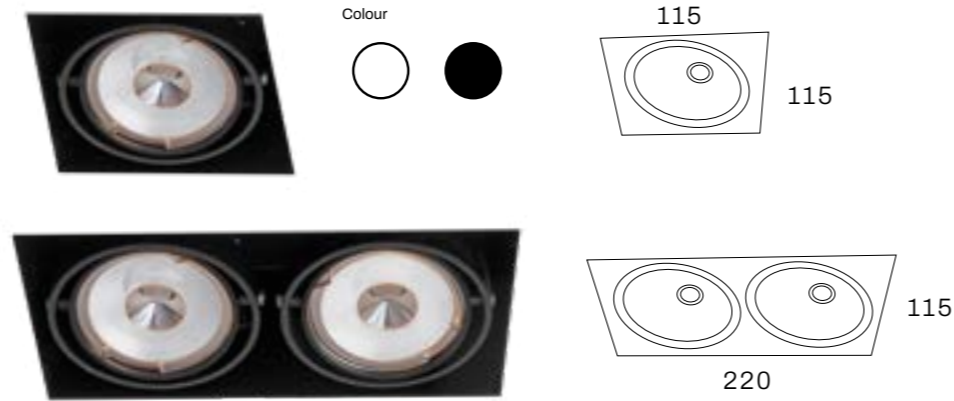

Frameless gimbal recessed spot. Tilt- and swivel rings. Suitable for domestic and hospitality applications.
Plasterframe included.

LUNA 1 FRAMELESS

Single recessed spot. Cut-out size:
L120 x W120 x H120mm

LUNA 2 FRAMELESS

Double recessed spot.
Cut-out size: L225 x W120 x H120mm

Lamptype AR70 LED.
Supplied without powersupply and lightsource, available upon request.