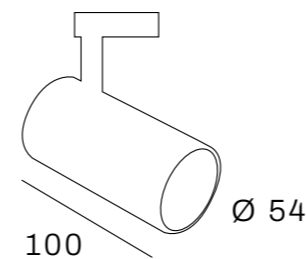

Lumen : 2700K 700lm, DTW 500lm
CRI : >90Ra
CCT : 2700K, DTW (3000K - 2000K)

METEORA - S SEMI-RECESSED

Cut-out size semi recessed: Ø70 x 45mm

Compose your own light!

METEORA - XL

PHILIPS
LED SLM INSIDE

3-Phase tracklight with built-in LED driver and aluminium die-cast heatsink. Powder coating finish. Available with a golden, black or white inner ring.