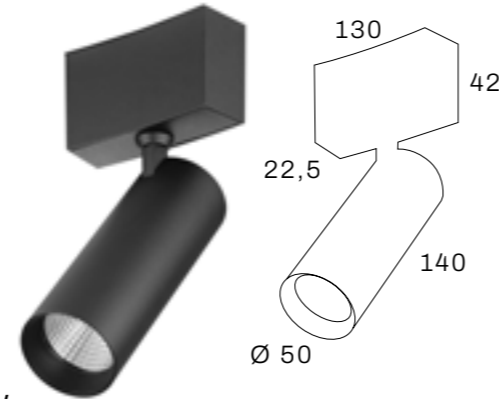

Amalfi50
24Vdc 780lm 10W
2700K RA90 24° or 40°
Dimmable