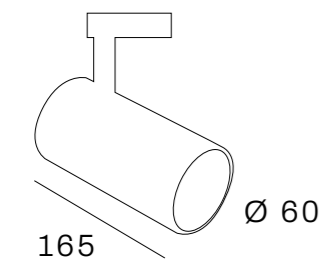

- Standard
- Dimmable
  - TRIAC
- Colour
  - ○
  - ●
- Reflector
  - Reflector 15°
  - Reflector 24°
  - Reflector 40°
- Led modules
  - Standard
  - ○
- Options
  - Dimmable
    - DALI
  - Casambi