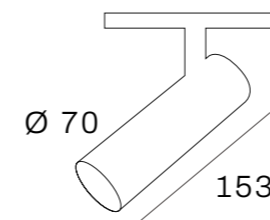

Lumen : 900lm
CRI : >90Ra
CCT : 3000K

CAMBIA

Aluminium 3-phase tracklight in powder coating finish with adjustable beamangle (10-60°). Equipped with Powergear Ultimate Adapter® with built-in driver.

Lumen : 1100lm, 2000lm
CRI : >90Ra
CCT : 3000K, 4000K