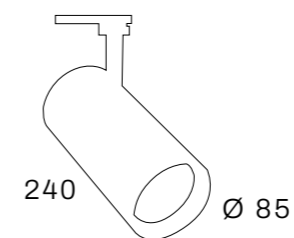

Colour

Reflector

Led modules

Options