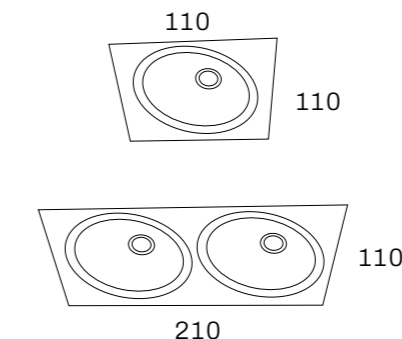

STAR FRAME

Gimbal recessed spot. Tilt- and swivel rings.
Suitable for domestic and hospitality applications.

STAR 1

Single recessed spot.
Cut-out size: L115 x W115 x H125mm

STAR 2

Double recessed spot.
Cut-out size: L210 x W115 x H125mm

Lamp type GU10 LED or 50mm LED module.
Standard supplied without light source, available upon request.

Colour

STAR FRAMELESS

Frameless gimbal recessed spot. Tilt- and swivel rings.
Suitable for domestic and hospitality applications. Plaster frame included.

STAR 1 FRAMELESS

Single recessed spot.
Cut-out size: L115 x W115 x H120mm

STAR 2 FRAMELESS

Double recessed spot.
Cut-out size: L215 x W115 x H120mm

Lamp type GU10 LED or 50mm LED module.
Standard supplied without light source, available upon request.

Colour