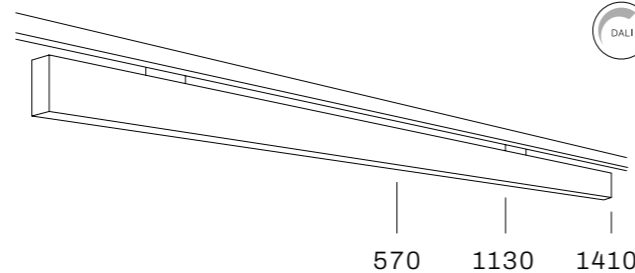

Colour

Reflector

Led modules Standard

Options Dimmable Casambi TW