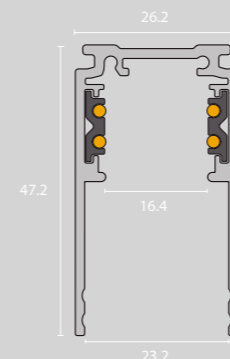

SURFACE MOUNTED DEEP TRACK