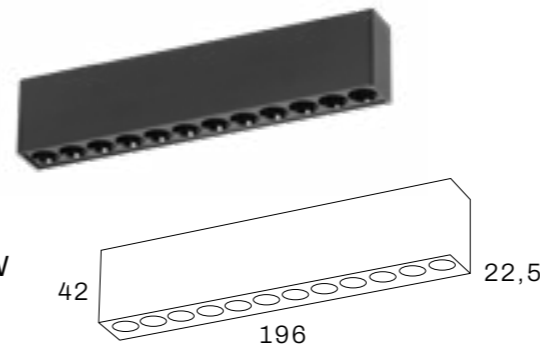

Veneto12
24Vdc 1150lm 12W
2700K RA90 34°
Dimmable
Low UGR due to dark-light reflectors