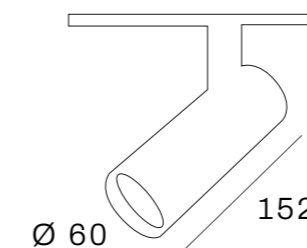

COLIBRI

PHILIPS
LED SLM INSIDE

Compact aluminium 3-phase tracklight equipped with unique Powergear Ultimate Adapter® with built-in LED driver. Powder coating finish.

Lumen : 1100lm, 2000lm
CRI : >80Ra, >90Ra
CCT : 2700K, 3000K, 3500K, 4000K, 5700K