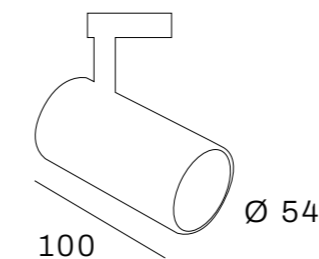

METEORA-S

Compose your own light!

Compact aluminium 3-phase tracklight with powder coating finish. Available with decorative golden, black or white inner ring. Standard Triac dimmable, ideal to be used in hospitality and domestic projects. Also available in a Dim-to-Warm version.

Lumen : 2700K 700lm, DTW 500lm
CRI : >90Ra
CCT : 2700K, DTW (3000K - 2000K)