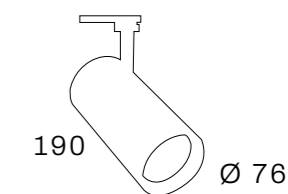

Colour

Reflector

Led modules

Options