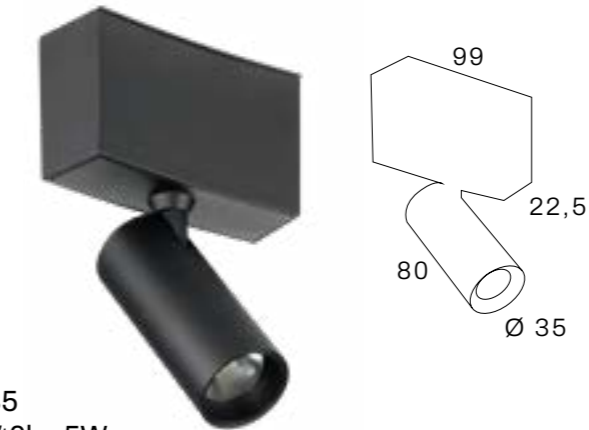

Firenze35
24Vdc 440lm 5W
2700K RA90 20° or 40°
Dimmable